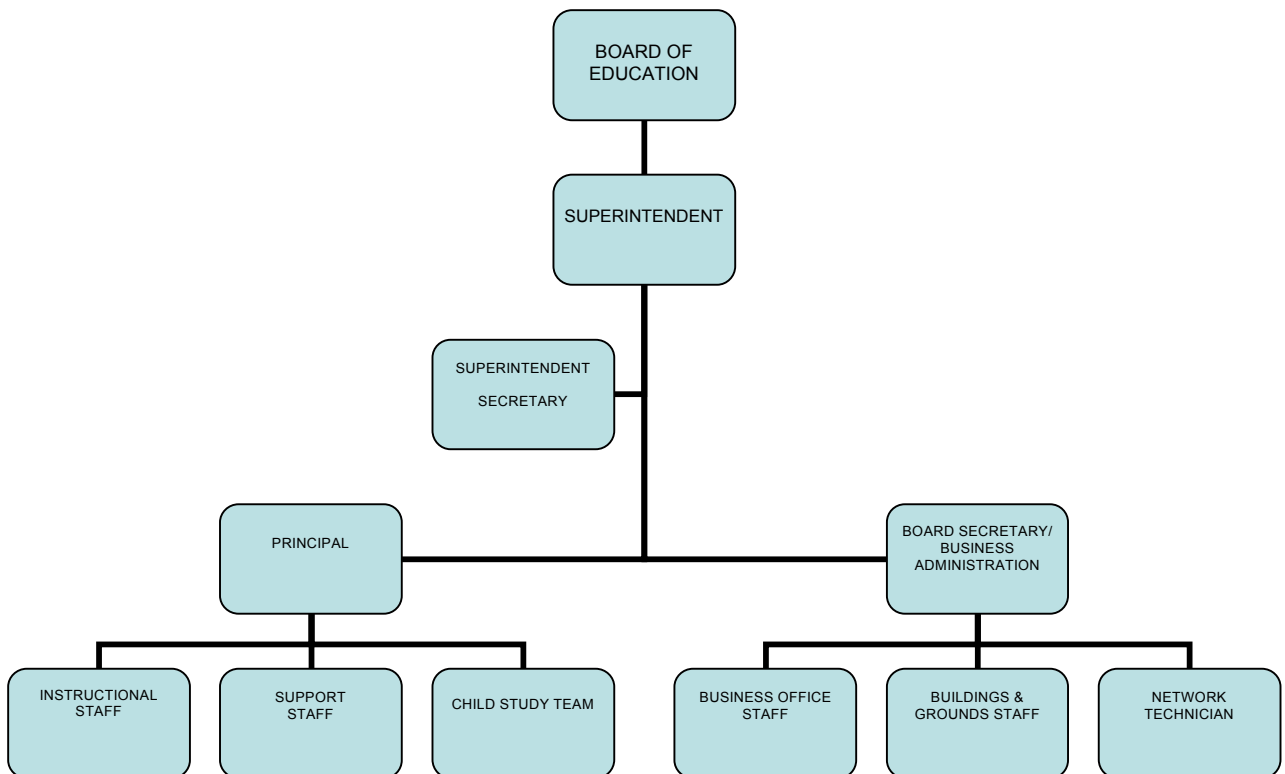

# POLICY

**NORTHVALE  
BOARD OF EDUCATION  
ADMINISTRATION  
ORGANIZATIONAL CHART  
1110/Page 1 of 1**

## 1110 ORGANIZATIONAL CHART

Revised and Adopted: May 18, 2009  
Revised and Approved: January 28, 2013  
Revised and Approved: February 24, 2014